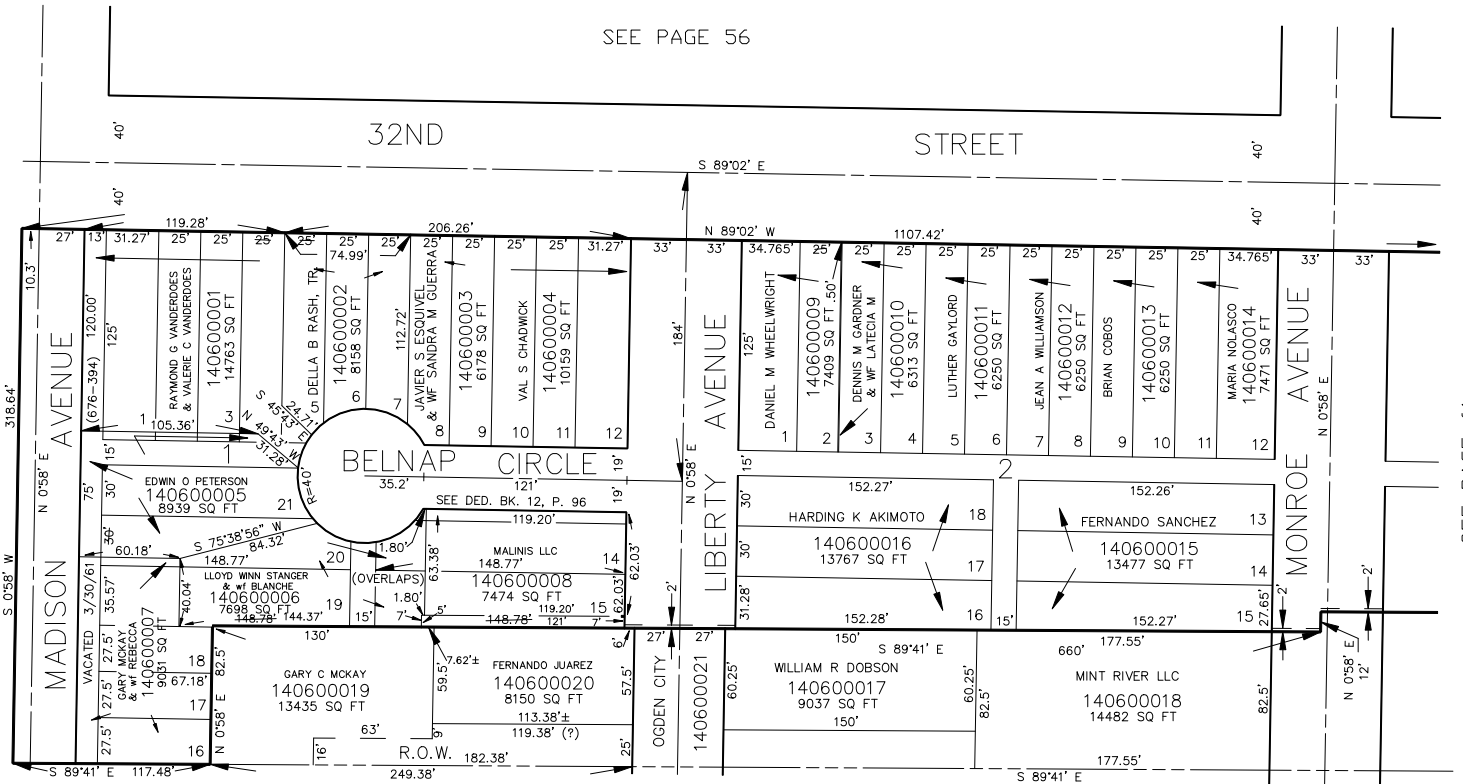

# BELNAP ADDITION

## BLOCKS 1 & 2

IN OGDEN CITY

SCALE 1" = 60'

TAXING UNIT: 25

SEE BOOK 5, PAGE 58

SEE PAGE 56

32ND STREET

STREET

BELNAP CIRCLE

LIBERTY AVENUE

MONROE AVENUE

SEE BOOK 5, PAGE 57

SEE BOOK 5, PAGE 51

SEE PAGE 61

FOR COMPLETE ENG DATA SEE ORIGINAL DEDICATION PLAT IN BOOK 7, PAGE 61 OF RECORDS.